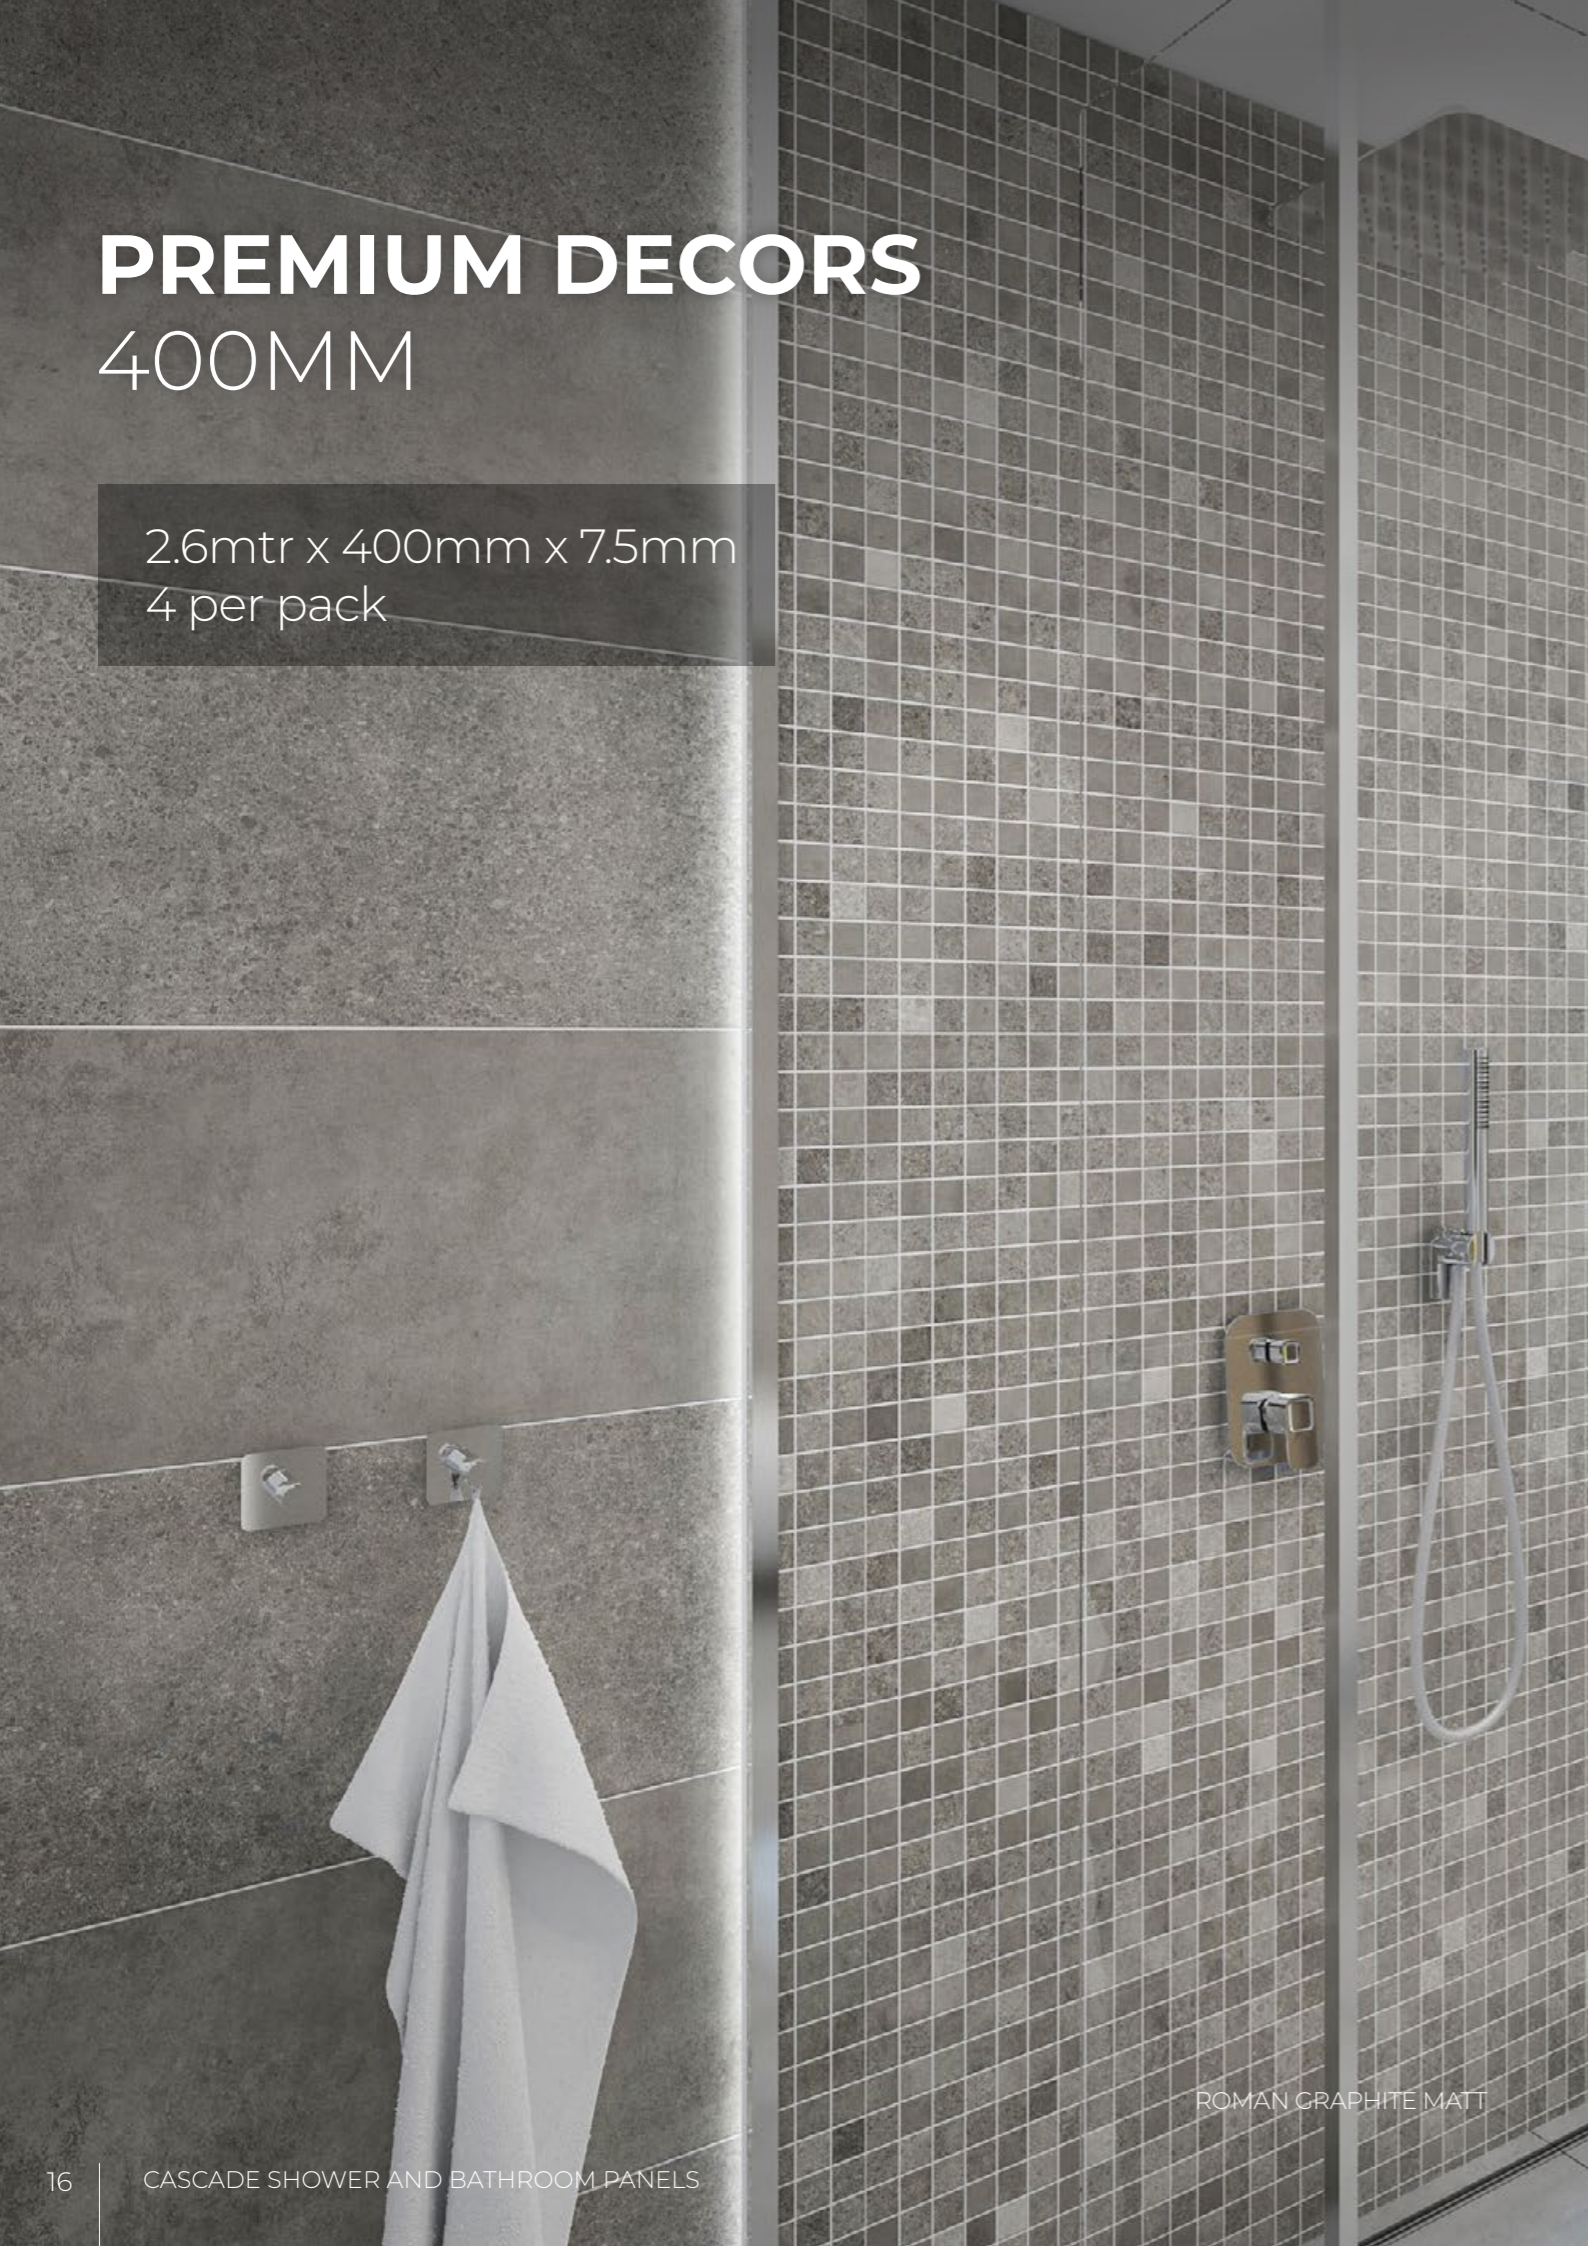

PREMIUM DECORS

400MM

2.6mtr x 400mm x 7.5mm
4 per pack

ROMAN GRAPHITE MATT